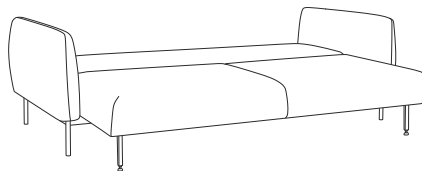

# NEWBY

Common to all modules  
Height: 84cm  
Seat height: 44cm  
Depth: 108cm  
Metal legs height: 21cm

3-s  
Length: 227cm  
Sleep dimension: 140x200cm

3-s bed out

- Back cushion - ground foam 50% and silicone fiber feeling 50%
- Seat part - pocket springs H-80mm and zigzag L-570mm, foam VB 3040, fiber 130g.
- Frame - chipboard and plywood
- Storage - not available