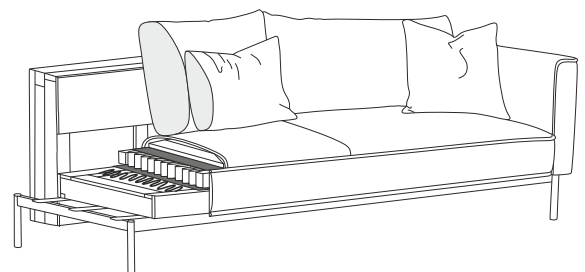

RUBY

Common to all modules
Height: 84cm
Seat height: 44cm
Depth: 108cm
Metal legs height: 21cm

3-s
Length: 227cm
Sleep dimension: 140x200cm

3-s bed out

- Back cushion - ground foam 50% and silicone fiber feeling 50%
- Deco cushion - feathers 90% and silicone fiber feeling 10%
- Seat part - pocket springs H-80mm and zigzag L-570mm, foam VB 3040, fiber 130g.
- Frame - chipboard and plywood
- Storage - not available