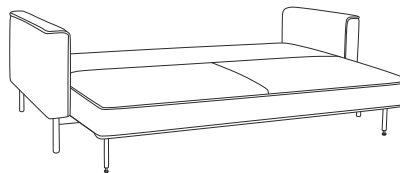

RUBY

Common to all modules
Height: 84cm
Seat height: 44cm
Depth: 108cm
Metal legs height: 21cm

3-s
Length: 227cm
Sleep dimension: 140x200cm

3-s bed out

- Back cushion - ground foam 50% and silicone fiber feeling 50%
- Deco cushion - feathers 90% and silicone fiber feeling 10%
- Seat part - pocket springs H-80mm and zigzag L-570mm, foam VB 3040, fiber 130g.
- Frame - chipboard and plywood
- Storage - not available