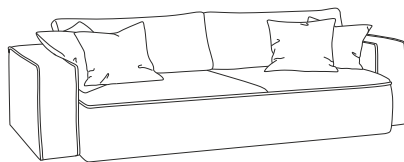

MELODY

Common to all modules
 Height: 80cm
 Seat height: 42cm
 Depth: 115cm
 Plastic legs height under storage: 1,5cm

3-s
 Length: 240cm
 Sleep dimension: 160x192cm

4-s
 Length: 274cm
 Sleep dimension: 160x226cm

4-s
 Bed out

Chaiselong
 Length: 294x188cm
 Sleep dimension: 140x220cm

Open corner
 Length: 294x220cm
 Sleep dimension: 140x220cm

- Back cushion - ground foam 50% and silicone fiber feeling 50%
- Deco cushion - feathers 90% and silicone fiber feeling 10%
- Seat part - pocket springs H-80mm and zigzag L-680mm, foam VB 3040, top fiber 300g., side fiber 200g.
- Frame - Chipboard and plywood
- Storage - (3-s) 185x72x14cm, (4-s) 220x72x14cm (chaiselong / open corner) 155x72x14cm