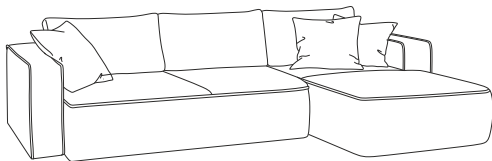

MELODY

Common to all modules
 Height: 80cm
 Seat height: 42cm
 Depth: 115cm
 Plastic legs height under storage: 1,5cm

3-s
 Length: 240cm
 Sleep dimension: 160x192cm

4-s
 Length: 274cm
 Sleep dimension: 160x226cm

4-s
 Bed out

Chaiselong
 Length: 294x188cm
 Sleep dimension: 140x220cm

Open corner
 Length: 294x220cm
 Sleep dimension: 140x220cm

- Back cushion - ground foam 50% and silicone fiber feeling 50%
- Deco cushion - feathers 90% and silicone fiber feeling 10%
- Seat part - pocket springs H-80mm and zigzag L-680mm, foam VB 3040, top fiber 300g., side fiber 200g.
- Frame - Chipboard and plywood
- Storage - (3-s) 185x72x14cm, (4-s) 220x72x14cm (chaiselong / open corner) 155x72x14cm