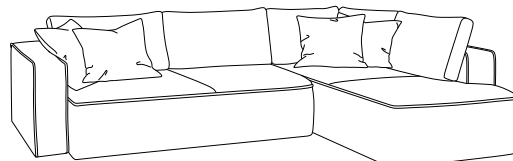

MELODY

Common to all modules
 Height: 80cm
 Seat height: 42cm
 Depth: 115cm
 Plastic legs height under storage: 1,5cm

3-s
 Length: 240cm
 Sleep dimension: 160x192cm

4-s
 Length: 274cm
 Sleep dimension: 160x226cm

4-s
 Bed out

Chaiselong
 Length: 294x188cm
 Sleep dimension: 140x220cm

Open corner
 Length: 294x220cm
 Sleep dimension: 140x220cm

- Back cushion - ground foam 50% and silicone fiber feeling 50%
- Deco cushion - feathers 90% and silicone fiber feeling 10%
- Seat part - pocket springs H-80mm and zigzag L-680mm, foam VB 3040, top fiber 300g., side fiber 200g.
- Frame - Chipboard and plywood
- Storage - (3-s) 185x72x14cm, (4-s) 220x72x14cm (chaiselong / open corner) 155x72x14cm