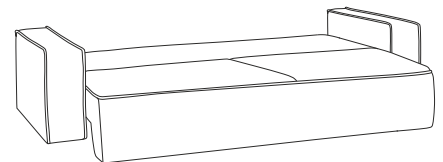

MELODY

Common to all modules
 Height: 80cm
 Seat height: 42cm
 Depth: 115cm
 Plastic legs height under storage: 1,5cm

3-s
 Length: 240cm
 Sleep dimension: 160x192cm

4-s
 Length: 274cm
 Sleep dimension: 160x226cm

4-s
 Bed out

Chaiselong
 Length: 294x188cm
 Sleep dimension: 140x220cm

Open corner
 Length: 294x220cm
 Sleep dimension: 140x220cm

- Back cushion - ground foam 50% and silicone fiber feeling 50%
- Deco cushion - feathers 90% and silicone fiber feeling 10%
- Seat part - pocket springs H-80mm and zigzag L-680mm, foam VB 3040, top fiber 300g., side fiber 200g.
- Frame - Chipboard and plywood
- Storage - (3-s) 185x72x14cm, (4-s) 220x72x14cm (chaiselong / open corner) 155x72x14cm