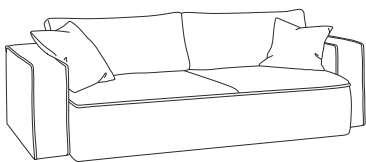

MELODY

Common to all modules
 Height: 80cm
 Seat height: 42cm
 Depth: 115cm
 Plastic legs height under storage: 1,5cm

3-s
 Length: 240cm
 Sleep dimension: 160x192cm

4-s
 Length: 274cm
 Sleep dimension: 160x226cm

4-s
 Bed out

Chaiselong
 Length: 294x188cm
 Sleep dimension: 140x220cm

Open corner
 Length: 294x220cm
 Sleep dimension: 140x220cm

- Back cushion - ground foam 50% and silicone fiber feeling 50%
- Deco cushion - feathers 90% and silicone fiber feeling 10%
- Seat part - pocket springs H-80mm and zigzag L-680mm, foam VB 3040, top fiber 300g., side fiber 200g.
- Frame - Chipboard and plywood
- Storage - (3-s) 185x72x14cm, (4-s) 220x72x14cm (chaiselong / open corner) 155x72x14cm