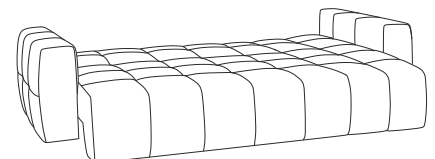

# FANTASY

Common to all modules  
 Height: 80cm  
 Seat height: 42cm  
 Depth: 117cm  
 Plastic legs height under storage: 1,5cm

3-s  
 Length: 246cm  
 Sleep dimension: 160x192cm

4-s  
 Length: 280cm  
 Sleep dimension: 160x226cm

4-s  
 Bed out

Chaiselong  
 Length: 300x186cm  
 Sleep dimension: 140x220cm

Open corner  
 Length: 300x218cm  
 Sleep dimension: 140x220cm

- Back cushion - ground foam 50% and silicone fiber feeling 50%
- Deco cushion - feathers 90% and silicone fiber feeling 10%
- Seat part - pocket springs H-80mm and zigzag L-680mm, foam VB 3040, fiber 300g.
- Frame - MDP and plywood
- Storage - (3-s) 185x72x14cm, (4-s) 220x72x14cm (chaiselong / open corner) 155x72x14cm