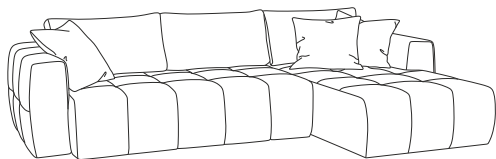

# FANTASY

Common to all modules  
 Height: 80cm  
 Seat height: 42cm  
 Depth: 117cm  
 Plastic legs height under storage: 1,5cm

3-s  
 Length: 246cm  
 Sleep dimension: 160x192cm

4-s  
 Length: 280cm  
 Sleep dimension: 160x226cm

4-s  
 Bed out

Chaiselong  
 Length: 300x186cm  
 Sleep dimension: 140x220cm

Open corner  
 Length: 300x218cm  
 Sleep dimension: 140x220cm

- Back cushion - ground foam 50% and silicone fiber feeling 50%
- Deco cushion - feathers 90% and silicone fiber feeling 10%
- Seat part - pocket springs H-80mm and zigzag L-680mm, foam VB 3040, fiber 300g.
- Frame - MDP and plywood
- Storage - (3-s) 185x72x14cm, (4-s) 220x72x14cm (chaiselong / open corner) 155x72x14cm