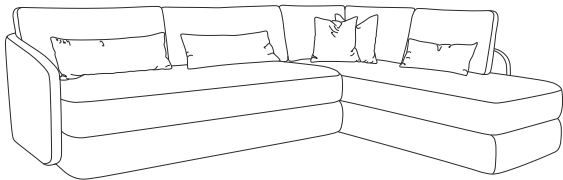

# STORY

Common to all modules  
Height: 84cm  
Seat height: 43cm  
Depth: 93cm  
Plastic legs height: 2,5cm

1-s  
Length: 84cm

3-s  
Length: 214cm

3-s open corner  
Length: 292x212cm