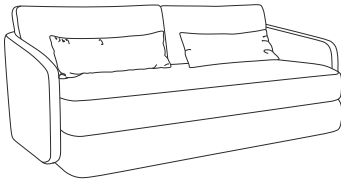

# STORY

Common to all modules  
Height: 84cm  
Seat height: 43cm  
Depth: 93cm  
Plastic legs height: 2,5cm

1-s  
Length: 84cm

3-s  
Length: 214cm

3-s open corner  
Length: 292x212cm