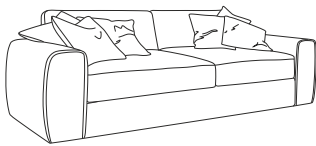

SWEET

Height: 89cm
 Seat height: 46cm
 Depth: 115cm / Unfolded: 210cm
 Mechanism Big, mattress: pocket
 Plastic legs: 5cm

3-s L sofa
 Length: 255cm

3-s L sofabed
 Length: 255cm
 Mattress: 180x200cm

3,5-s XL sofa
 Length: 275cm

4-s XXL sofa
 Length: 335cm

3-s Large corner sofa
 Length: 345x280cm

3-s Large corner sofabed
 Length: 345x280cm
 Mattress: 180x200cm

3-s Large open corner sofa
 Length: 345x275cm

3-s Large open corner sofabed
 Length: 345x275cm
 Mattress: 180x200cm