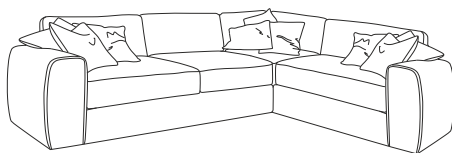

SWEET

Height: 89cm
 Seat height: 46cm
 Depth: 115cm / Unfolded: 210cm
 Mechanism Big, mattress: pocket
 Plastic legs: 5cm

3-s L sofa
 Length: 255cm

3-s L sofabed
 Length: 255cm
 Mattress: 180x200cm

3,5-s XL sofa
 Length: 275cm

4-s XXL sofa
 Length: 335cm

3-s Large corner sofa
 Length: 345x280cm

3-s Large corner sofabed
 Length: 345x280cm
 Mattress: 180x200cm

3-s Large open corner sofa
 Length: 345x275cm

3-s Large open corner sofabed
 Length: 345x275cm
 Mattress: 180x200cm