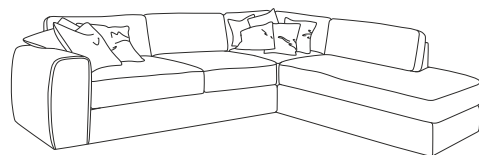

SWEET

Height: 89cm
 Seat height: 46cm
 Depth: 115cm / Unfolded: 210cm
 Mechanism Big, mattress: pocket
 Plastic legs: 5cm

3-s L sofa
 Length: 255cm

3-s L sofabed
 Length: 255cm
 Mattress: 180x200cm

3,5-s XL sofa
 Length: 275cm

4-s XXL sofa
 Length: 335cm

3-s Large corner sofa
 Length: 345x280cm

3-s Large corner sofabed
 Length: 345x280cm
 Mattress: 180x200cm

3-s Large open corner sofa
 Length: 345x275cm

3-s Large open corner sofabed
 Length: 345x275cm
 Mattress: 180x200cm