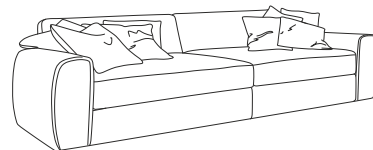

SWEET

Height: 89cm
 Seat height: 46cm
 Depth: 115cm / Unfolded: 210cm
 Mechanism Big, mattress: pocket
 Plastic legs: 5cm

3-s L sofa
 Length: 255cm

3-s L sofabed
 Length: 255cm
 Mattress: 180x200cm

3,5-s XL sofa
 Length: 275cm

4-s XXL sofa
 Length: 335cm

3-s Large corner sofa
 Length: 345x280cm

3-s Large corner sofabed
 Length: 345x280cm
 Mattress: 180x200cm

3-s Large open corner sofa
 Length: 345x275cm

3-s Large open corner sofabed
 Length: 345x275cm
 Mattress: 180x200cm