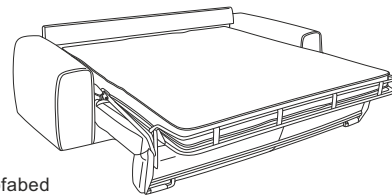

SWEET

Height: 89cm
 Seat height: 46cm
 Depth: 115cm / Unfolded: 210cm
 Mechanism Big, mattress: pocket
 Plastic legs: 5cm

3-s L sofa
 Length: 255cm

3-s L sofabed
 Length: 255cm
 Mattress: 180x200cm

3,5-s XL sofa
 Length: 275cm

4-s XXL sofa
 Length: 335cm

3-s Large corner sofa
 Length: 345x280cm

3-s Large corner sofabed
 Length: 345x280cm
 Mattress: 180x200cm

3-s Large open corner sofa
 Length: 345x275cm

3-s Large open corner sofabed
 Length: 345x275cm
 Mattress: 180x200cm