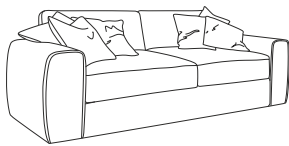

SWEET

Height: 89cm
 Seat height: 46cm
 Depth: 115cm / Unfolded: 210cm
 Mechanism Big, mattress: pocket
 Plastic legs: 5cm

3-s L sofa
 Length: 255cm

3-s L sofabed
 Length: 255cm
 Mattress: 180x200cm

3,5-s XL sofa
 Length: 275cm

4-s XXL sofa
 Length: 335cm

3-s Large corner sofa
 Length: 345x280cm

3-s Large corner sofabed
 Length: 345x280cm
 Mattress: 180x200cm

3-s Large open corner sofa
 Length: 345x275cm

3-s Large open corner sofabed
 Length: 345x275cm
 Mattress: 180x200cm