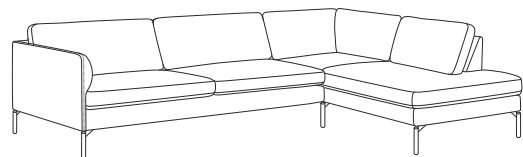

4-s open corner
Length with Arm 1: 293x198cm
Arm 2: 294x198cm

- Back cushion - foam HR 3010
- Seat cushion - foam HR 3532, Foam HR 3020, fiber 200g.
- Frame - plywood, chipboard, hardboard, zigzag L-470mm, foam VB 3040, fiber 200g.