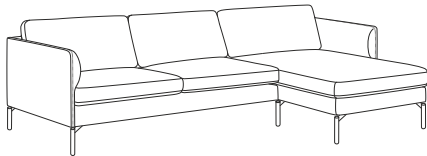

# OSLO

Common to all modules  
 Height: 80cm  
 Seat height: 45cm  
 Depth: 91cm

Oak legs: white oiled, natural oiled, grey oiled, smoked oiled, black lacquered / Black metal legs. Height: 18cm

1-s  
 Length with Arm 1: 80cm  
 Arm 2: 82cm

3-s open corner  
 Length with Arm 1: 273x198cm  
 Arm 2: 274x198cm

Pouf  
 Length: 90x70cm

Leg 1 (metal)  
 H-18cm

Leg 2 (oak)  
 H-18cm

Leg 3 (oak)  
 H-18cm

Arm 1: curved  
 5cm

Arm 2: straight  
 6cm

# OSLO

Common to all modules  
Height: 80cm  
Seat height: 45cm  
Depth: 91cm

Oak legs: white oiled, natural oiled, grey oiled, smoked oiled, black lacquered. Black metal legs. Height: 18cm

Corner 2+2  
Length with Arm 1: 233x233cm  
Arm 2: 234x234cm

Corner 3+3  
Length with Arm 1: 273x273cm  
Arm 2: 274x274cm

Corner 3+2  
Length with Arm 1: 273x233cm  
Arm 2: 274x234cm

Corner 2+3  
Length with Arm 1: 233x273cm  
Arm 2: 234x274cm

2-s chaiselong  
Length with Arm 1: 240x154cm  
Arm 2: 242x154cm