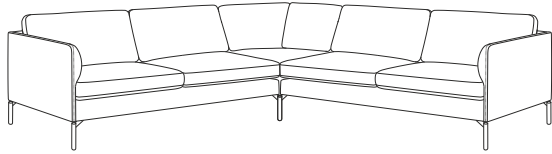

# OSLO

Common to all modules  
 Height: 80cm  
 Seat height: 45cm  
 Depth: 91cm

Oak legs: white oiled, natural oiled, grey oiled, smoked oiled, black lacquered / Black metal legs. Height: 18cm

1-s  
 Length with Arm 1: 80cm  
 Arm 2: 82cm

3-s open corner  
 Length with Arm 1: 273x198cm  
 Arm 2: 274x198cm

Pouf  
 Length: 90x70cm

Leg 1 (metal)  
 H-18cm

Leg 2 (oak)  
 H-18cm

Leg 3 (oak)  
 H-18cm

Arm 1: curved  
 5cm

Arm 2: straight  
 6cm

# OSLO

Common to all modules  
Height: 80cm  
Seat height: 45cm  
Depth: 91cm

Oak legs: white oiled, natural oiled, grey oiled, smoked oiled, black lacquered. Black metal legs. Height: 18cm

Corner 2+2  
Length with Arm 1: 233x233cm  
Arm 2: 234x234cm

# OSLO SOFA MODULES

Common to all modules  
Height: 80cm  
Seat height: 45cm  
Depth: 91cm

Oak legs: white oiled, natural oiled, grey oiled, smoked oiled, black lackered. Black metal legs. Height: 18cm

1-s modul  
Length: 70cm