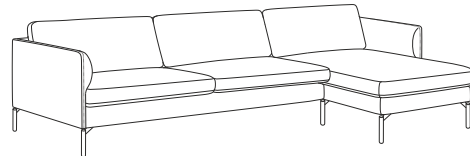

# OSLO

Common to all modules  
 Height: 80cm  
 Seat height: 45cm  
 Depth: 91cm

Oak legs: white oiled, natural oiled, grey oiled, smoked oiled, black lacquered / Black metal legs. Height: 18cm

1-s  
 Length with Arm 1: 80cm  
 Arm 2: 82cm

# OSLO

Common to all modules  
Height: 80cm  
Seat height: 45cm  
Depth: 91cm

Oak legs: white oiled, natural oiled, grey oiled, smoked oiled, black lacquered. Black metal legs. Height: 18cm

Corner 2+2  
Length with Arm 1: 233x233cm  
Arm 2: 234x234cm

Corner 3+3  
Length with Arm 1: 273x273cm  
Arm 2: 274x274cm

Corner 3+2  
Length with Arm 1: 273x233cm  
Arm 2: 274x234cm

Corner 2+3  
Length with Arm 1: 233x273cm  
Arm 2: 234x274cm

2-s chaiselong  
Length with Arm 1: 240x154cm  
Arm 2: 242x154cm

# OSLO SOFA MODULES

Common to all modules  
Height: 80cm  
Seat height: 45cm  
Depth: 91cm

Oak legs: white oiled, natural oiled, grey oiled, smoked oiled, black lackered. Black metal legs. Height: 18cm

1-s modul  
Length: 70cm