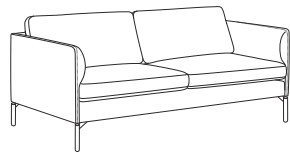

# OSLO

Common to all modules  
 Height: 80cm  
 Seat height: 45cm  
 Depth: 91cm

Oak legs: white oiled, natural oiled, grey oiled, smoked oiled, black lacquered / Black metal legs. Height: 18cm

1-s  
 Length with Arm 1: 80cm  
 Arm 2: 82cm

2-s  
 Length with Arm 1: 150cm  
 Arm 2: 152cm

3-s  
 Length with Arm 1: 190cm  
 Arm 2: 192cm

4-s  
 Length with Arm 1: 210cm  
 Arm 2: 212cm

3-s chaiselong  
 Length with Arm 1: 280x154cm  
 Arm 2: 282x154cm

# OSLO

Common to all modules  
Height: 80cm  
Seat height: 45cm  
Depth: 91cm

Oak legs: white oiled, natural oiled, grey oiled, smoked oiled, black lacquered. Black metal legs. Height: 18cm

Corner 2+2  
Length with Arm 1: 233x233cm  
Arm 2: 234x234cm

# OSLO SOFA MODULES

Common to all modules  
Height: 80cm  
Seat height: 45cm  
Depth: 91cm

Oak legs: white oiled, natural oiled, grey oiled, smoked oiled, black lackered. Black metal legs. Height: 18cm

1-s modul  
Length: 70cm