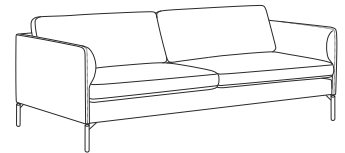

# OSLO

Common to all modules  
 Height: 80cm  
 Seat height: 45cm  
 Depth: 91cm

Oak legs: white oiled, natural oiled, grey oiled, smoked oiled, black lacquered / Black metal legs. Height: 18cm

1-s  
 Length with Arm 1: 80cm  
 Arm 2: 82cm

2-s  
 Length with Arm 1: 150cm  
 Arm 2: 152cm

3-s  
 Length with Arm 1: 190cm  
 Arm 2: 192cm

4-s  
 Length with Arm 1: 210cm  
 Arm 2: 212cm

3-s chaiselong  
 Length with Arm 1: 280x154cm  
 Arm 2: 282x154cm

# OSLO

Common to all modules  
Height: 80cm  
Seat height: 45cm  
Depth: 91cm

Oak legs: white oiled, natural oiled, grey oiled, smoked oiled, black lacquered. Black metal legs. Height: 18cm

Corner 2+2  
Length with Arm 1: 233x233cm  
Arm 2: 234x234cm

# OSLO SOFA MODULES

Common to all modules  
Height: 80cm  
Seat height: 45cm  
Depth: 91cm

Oak legs: white oiled, natural oiled, grey oiled, smoked oiled, black lackered. Black metal legs. Height: 18cm

1-s modul  
Length: 70cm