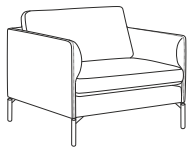

# OSLO

Common to all modules  
 Height: 80cm  
 Seat height: 45cm  
 Depth: 91cm

Oak legs: white oiled, natural oiled, grey oiled, smoked oiled, black lacquered / Black metal legs. Height: 18cm

1-s  
 Length with Arm 1: 80cm  
 Arm 2: 82cm

2-s  
 Length with Arm 1: 150cm  
 Arm 2: 152cm

3-s  
 Length with Arm 1: 190cm  
 Arm 2: 192cm

4-s  
 Length with Arm 1: 210cm  
 Arm 2: 212cm

3-s chaiselong  
 Length with Arm 1: 280x154cm  
 Arm 2: 282x154cm

# OSLO

Common to all modules  
Height: 80cm  
Seat height: 45cm  
Depth: 91cm

Oak legs: white oiled, natural oiled, grey oiled, smoked oiled, black lacquered. Black metal legs. Height: 18cm

Corner 2+2  
Length with Arm 1: 233x233cm  
Arm 2: 234x234cm

# OSLO SOFA MODULES

Common to all modules  
Height: 80cm  
Seat height: 45cm  
Depth: 91cm

Oak legs: white oiled, natural oiled, grey oiled, smoked oiled, black lackered. Black metal legs. Height: 18cm

1-s modul  
Length: 70cm