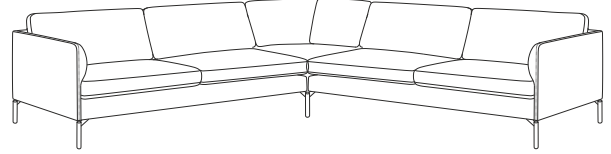

# OSLO

Common to all modules  
 Height: 80cm  
 Seat height: 45cm  
 Depth: 91cm

Oak legs: white oiled, natural oiled, grey oiled, smoked oiled, black lacquered / Black metal legs. Height: 18cm

1-s  
 Length with Arm 1: 80cm  
 Arm 2: 82cm

3-s open corner  
 Length with Arm 1: 273x198cm  
 Arm 2: 274x198cm

Pouf  
 Length: 90x70cm

Leg 1 (metal)  
 H-18cm

Leg 2 (oak)  
 H-18cm

Leg 3 (oak)  
 H-18cm

Arm 1: curved  
 5cm

Arm 2: straight  
 6cm

# OSLO

Common to all modules  
Height: 80cm  
Seat height: 45cm  
Depth: 91cm

Oak legs: white oiled, natural oiled, grey oiled, smoked oiled, black lacquered. Black metal legs. Height: 18cm

Corner 2+2  
Length with Arm 1: 233x233cm  
Arm 2: 234x234cm

# OSLO SOFA MODULES

Common to all modules  
Height: 80cm  
Seat height: 45cm  
Depth: 91cm

Oak legs: white oiled, natural oiled, grey oiled, smoked oiled, black lackered. Black metal legs. Height: 18cm

1-s modul  
Length: 70cm