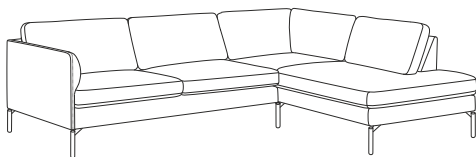

2-s open corner
Length with Arm 1: 233x198cm
Arm 2: 234x198cm