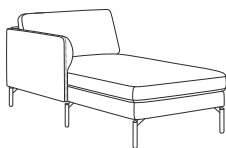

Chaiselong modul with armrest left
Length: 95x154cm