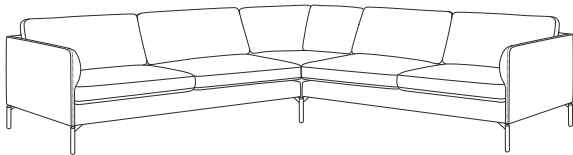

# OSLO

Common to all modules  
 Height: 80cm  
 Seat height: 45cm  
 Depth: 91cm

Oak legs: white oiled, natural oiled, grey oiled, smoked oiled, black lacquered / Black metal legs. Height: 18cm

1-s  
 Length with Arm 1: 80cm  
 Arm 2: 82cm

3-s open corner  
 Length with Arm 1: 273x198cm  
 Arm 2: 274x198cm

Pouf  
 Length: 90x70cm

Leg 1 (metal)  
 H-18cm

Leg 2 (oak)  
 H-18cm

Leg 3 (oak)  
 H-18cm

Arm 1: curved  
 5cm

Arm 2: straight  
 6cm

# OSLO

Common to all modules  
Height: 80cm  
Seat height: 45cm  
Depth: 91cm

Oak legs: white oiled, natural oiled, grey oiled, smoked oiled, black lacquered. Black metal legs. Height: 18cm

Corner 2+2  
Length with Arm 1: 233x233cm  
Arm 2: 234x234cm

Corner 3+3  
Length with Arm 1: 273x273cm  
Arm 2: 274x274cm

Corner 3+2  
Length with Arm 1: 273x233cm  
Arm 2: 274x234cm

Corner 2+3  
Length with Arm 1: 233x273cm  
Arm 2: 234x274cm

2-s chaiselong  
Length with Arm 1: 240x154cm  
Arm 2: 242x154cm