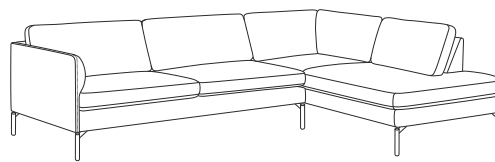

# OSLO

Common to all modules  
 Height: 80cm  
 Seat height: 45cm  
 Depth: 91cm

Oak legs: white oiled, natural oiled, grey oiled, smoked oiled, black lacquered / Black metal legs. Height: 18cm

1-s  
 Length with Arm 1: 80cm  
 Arm 2: 82cm

2-s  
 Length with Arm 1: 150cm  
 Arm 2: 152cm

3-s  
 Length with Arm 1: 190cm  
 Arm 2: 192cm

4-s  
 Length with Arm 1: 210cm  
 Arm 2: 212cm

3-s chaiselong  
 Length with Arm 1: 280x154cm  
 Arm 2: 282x154cm

3-s open corner  
 Length with Arm 1: 273x198cm  
 Arm 2: 274x198cm

Pouf  
 Length: 90x70cm

Leg 1 (metal)  
 H-18cm

Leg 2 (oak)  
 H-18cm

Leg 3 (oak)  
 H-18cm

Arm 1: curved  
 5cm

Arm 2: straight  
 6cm

# OSLO

Common to all modules  
Height: 80cm  
Seat height: 45cm  
Depth: 91cm

Oak legs: white oiled, natural oiled, grey oiled, smoked oiled, black lacquered. Black metal legs. Height: 18cm

Corner 2+2  
Length with Arm 1: 233x233cm  
Arm 2: 234x234cm