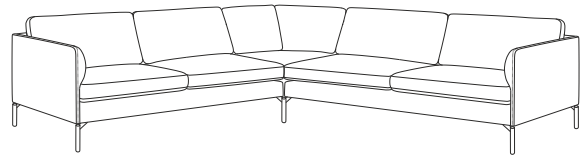

# OSLO

Common to all modules  
 Height: 80cm  
 Seat height: 45cm  
 Depth: 91cm

Oak legs: white oiled, natural oiled, grey oiled, smoked oiled, black lacquered / Black metal legs. Height: 18cm

1-s  
 Length with Arm 1: 80cm  
 Arm 2: 82cm

3-s open corner  
 Length with Arm 1: 273x198cm  
 Arm 2: 274x198cm

Pouf  
 Length: 90x70cm

Leg 1 (metal)  
 H-18cm

Leg 2 (oak)  
 H-18cm

Leg 3 (oak)  
 H-18cm

Arm 1: curved  
 5cm

Arm 2: straight  
 6cm

# OSLO

Common to all modules  
Height: 80cm  
Seat height: 45cm  
Depth: 91cm

Oak legs: white oiled, natural oiled, grey oiled, smoked oiled, black lacquered. Black metal legs. Height: 18cm

Corner 2+2  
Length with Arm 1: 233x233cm  
Arm 2: 234x234cm

Corner 3+3  
Length with Arm 1: 273x273cm  
Arm 2: 274x274cm

Corner 3+2  
Length with Arm 1: 273x233cm  
Arm 2: 274x234cm

Corner 2+3  
Length with Arm 1: 233x273cm  
Arm 2: 234x274cm

2-s chaiselong  
Length with Arm 1: 240x154cm  
Arm 2: 242x154cm