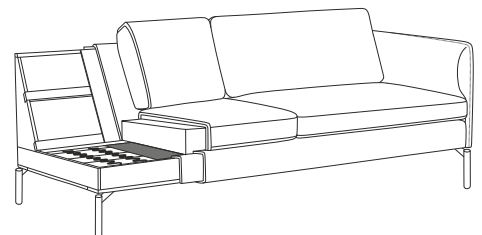

# OSLO

Common to all modules  
 Height: 80cm  
 Seat height: 45cm  
 Depth: 91cm

Oak legs: white oiled, natural oiled, grey oiled, smoked oiled, black lacquered / Black metal legs. Height: 18cm

1-s  
 Length with Arm 1: 80cm  
 Arm 2: 82cm

# OSLO

Common to all modules  
Height: 80cm  
Seat height: 45cm  
Depth: 91cm

Oak legs: white oiled, natural oiled, grey oiled, smoked oiled, black lacquered. Black metal legs. Height: 18cm

Corner 2+2  
Length with Arm 1: 233x233cm  
Arm 2: 234x234cm

4-s chaiselong  
Length with Arm 1: 300x154cm  
Arm 2: 302x154cm

2-s open corner  
Length with Arm 1: 233x198cm  
Arm 2: 234x198cm

4-s open corner  
Length with Arm 1: 293x198cm  
Arm 2: 294x198cm

- Back cushion - foam HR 3010
- Seat cushion - foam HR 3532, Foam HR 3020, fiber 200g.
- Frame - plywood, chipboard, hardboard, zigzag L-470mm, foam VB 3040, fiber 200g.

# OSLO SOFA MODULES

Common to all modules  
Height: 80cm  
Seat height: 45cm  
Depth: 91cm

Oak legs: white oiled, natural oiled, grey oiled, smoked oiled, black lackered. Black metal legs. Height: 18cm

1-s modul  
Length: 70cm