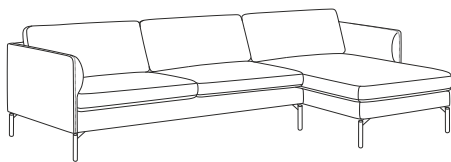

# OSLO

Common to all modules  
 Height: 80cm  
 Seat height: 45cm  
 Depth: 91cm

Oak legs: white oiled, natural oiled, grey oiled, smoked oiled, black lacquered / Black metal legs. Height: 18cm

1-s  
 Length with Arm 1: 80cm  
 Arm 2: 82cm

2-s  
 Length with Arm 1: 150cm  
 Arm 2: 152cm

3-s  
 Length with Arm 1: 190cm  
 Arm 2: 192cm

4-s  
 Length with Arm 1: 210cm  
 Arm 2: 212cm

3-s chaiselong  
 Length with Arm 1: 280x154cm  
 Arm 2: 282x154cm

# OSLO

Common to all modules  
Height: 80cm  
Seat height: 45cm  
Depth: 91cm

Oak legs: white oiled, natural oiled, grey oiled, smoked oiled, black lacquered. Black metal legs. Height: 18cm

Corner 2+2  
Length with Arm 1: 233x233cm  
Arm 2: 234x234cm

# OSLO SOFA MODULES

Common to all modules  
Height: 80cm  
Seat height: 45cm  
Depth: 91cm

Oak legs: white oiled, natural oiled, grey oiled, smoked oiled, black lackered. Black metal legs. Height: 18cm

1-s modul  
Length: 70cm